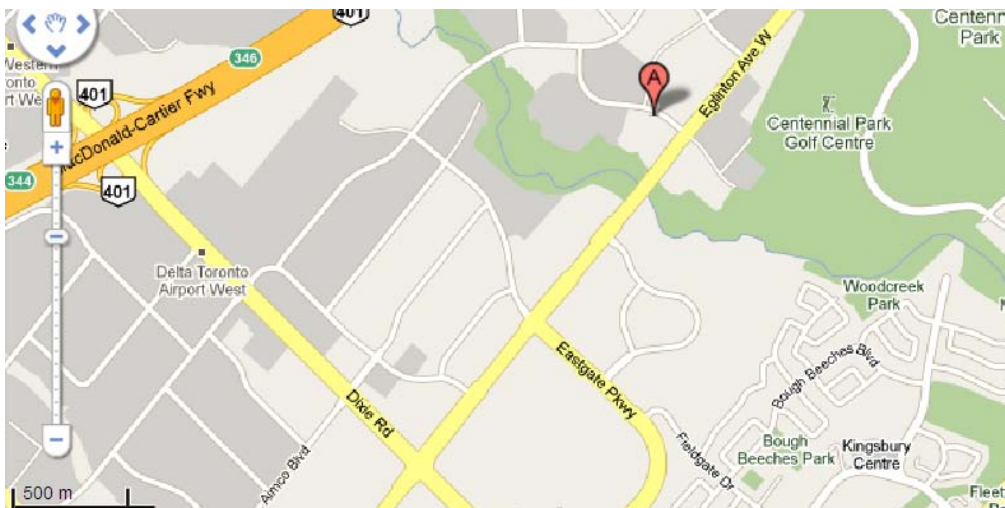

We have moved

March 9th, 2010

New Location: Canadian Standards Association (CSA) Conference Centre
5060 Spectrum Way
Mississauga ON
[Map Me](#)

Same Agenda:

7:00 – 7:30	Networking
7:30 – 8:00	Breakfast
8:00 – 9:00	Chapter Announcements & Speaker's Presentation
9:00 – 9:30	Networking

Located in east Mississauga, the closest intersection is Dixie / Eglinton, also close to TTC route on Eglinton.

Join us March 9th at our new location!